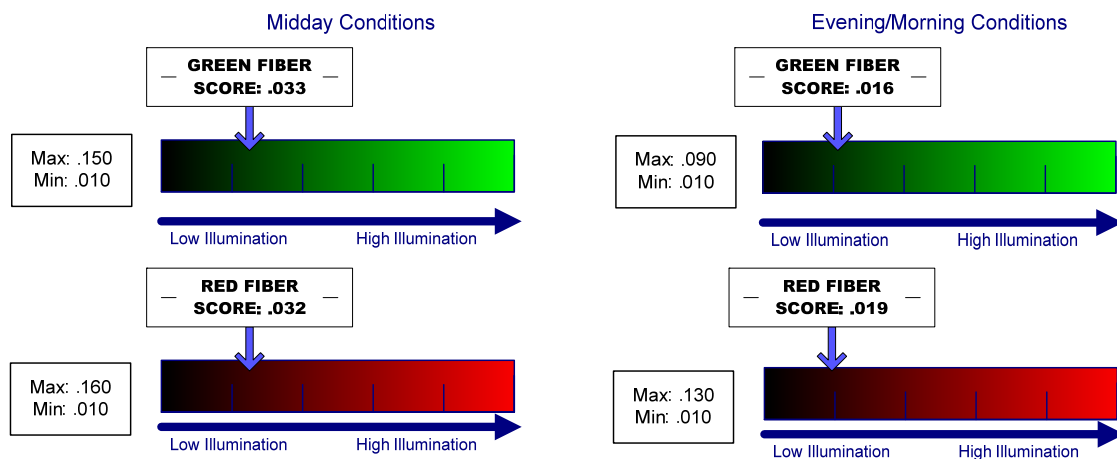

The typical ranges experienced per this evaluation were:

Maximum: 17.00 points

Minimum: 3.00 points

Craftsmanship/Workmanship: Scored 17.00 points

The typical ranges experienced per this evaluation were:

Maximum: 20.00 points

Minimum: 5.00 points

Fiber Durability: Measurement 1.87 lbs

The typical ranges experienced per this evaluation were:

Maximum: 4.00 lbs

Minimum: .100 lbs

Note: Fiber depth within aperture measured from the rear of the sight **0.51"**, the aperture has several cutouts.

Fiber Illumination:

Vibration Analysis:

This analysis revealed no movement in windage, elevation or pins. No physical damage occurred. Note: check the LED cap for tightness.

ARCHERY EVOLUTION
SYRACUSE, NY
www.ArcheryEvolution.com